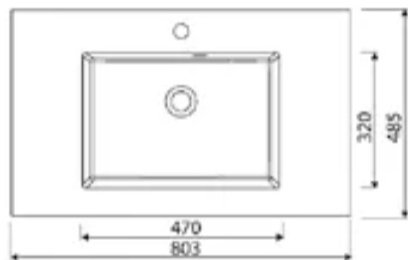

WIDTH:600, 800, 900, 1000, 1200 MM
DEPTH:485 MM

- basin depth 127 mm
- edge thickness 15 mm
- chromed bottom plug in the basin
- Hard Gel Coat finish, which has a 5-year warranty
- All our cast marble basins include high-quality and space-saving water traps manufactured by the Finnish company PreveX.
- Note! The faucet shown in the picture is not included.

RIGHT-HANDED BASIN

LEFT-HANDED BASIN

TRISTAN BASINS

Code	Width	NLK
626060082611	600	11340
626080082611	800	11340
626090782611	900 LEFT	11340
626090982611	900 RIGHT	11340
626100082611	1000	11340
626120082611	1200	11340