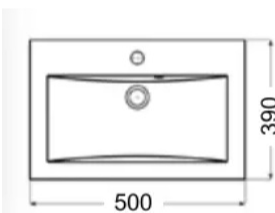

LOMIA BASINS

Code	Width	NLK
455050082611	500	11310
455060082611	600	11310
455070082611	700	11310
455080082611	800	11310
455090992611	900	11310
455090782611	900 LEFT	11310
455090982611	900 RIGHT	11310
455100082611	1000	11310
455120082611	1200	11310
455120082612	1200, 2 BASINS	11310