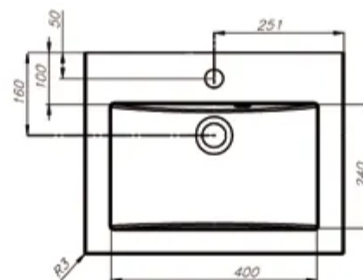

UPPOMARMOR

- External dimensions 510 x 390 mm
- Basin depth 120 mm
- Cutout dimension 490 x 370 mm oval
- chromed bottom plug in the basin
- Durocoat finish, which has a 5-year warranty
- All our cast marble basins include high-quality and space-saving water traps manufactured by the Finnish company Prevex.
- Note! The faucet shown in the picture is not included.

Code	Description	NLK
620050082611	UPPOMARMOR WHITE (M2)	11350

CLEVER 500

- External dimensions 502 x 390 mm
- Basin depth 120 mm
- Edge thickness 20 mm
- 480 x 370 mm
- chromed bottom plug in the basin
- Durocoat finish, which has a 5-year warranty
- All our cast marble basins include high-quality and space-saving water traps manufactured by the Finnish company Prevex.
- Note! The faucet shown in the picture is not included.