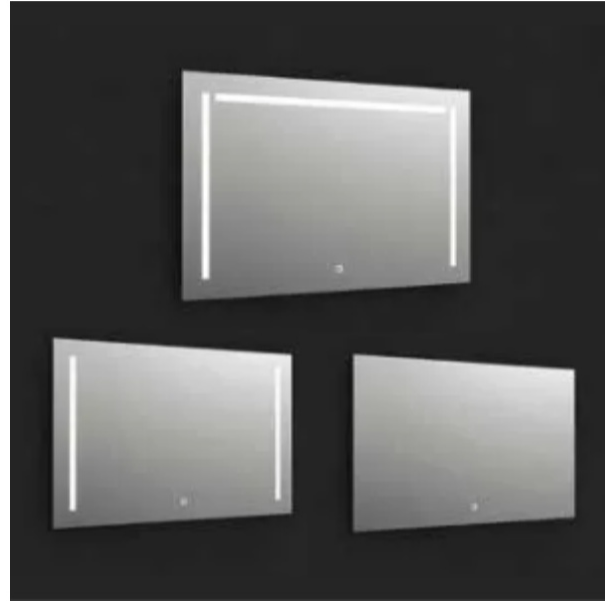

ILLUMINATED MIRROR OCEANO

Unit	Height	Width	Depth
mm	650	600, 800, 1000	35

- Direct light mirror with GHOST technology
- Separate lighting for light bands
- Illuminated ON/OFF touch sensor
- Color change and dimming function switch
- Mirror thickness 5 mm
- Safety film on the back
- Defogger function
- DualWhite color temperature 4000 or 6000K
- 220V
- CE, IP44

Code	Description	NLK
OBR65602051G	ILLUMINATED MIRROR OCEANO 650X600 mm 4000/6000K IP44	11556
OBR65802052G	ILLUMINATED MIRROR OCEANO 650X800 mm 4000/6000K IP44	11556
OBR651002053G	ILLUMINATED MIRROR OCEANO 650X1000 mm 4000/6000K IP44	11556