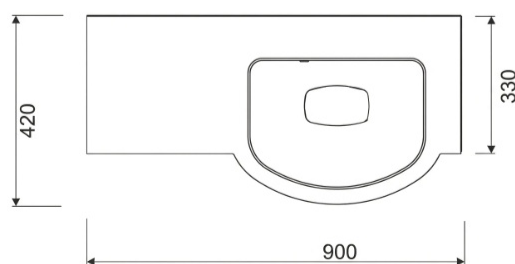

SANDRA BASINS

Code	Width	NLK
639060081611	600	11320
639090781611	900 LEFT	11320
639090981611	900 RIGHT	11320
639120081611	1200	11320