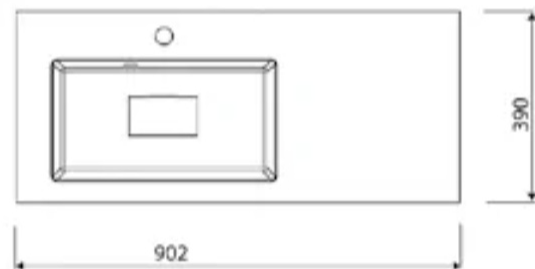

LEFT-HANDED BASIN