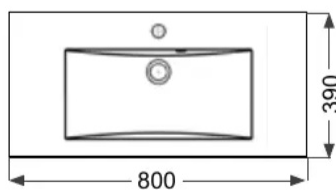

LOMIA BASINS

Code	Width	NLK
455050082611	500	11310
455060082611	600	11310
455070082611	700	11310
455080082611	800	11310
455090992611	900	11310
455090782611	900 LEFT	11310
455090982611	900 RIGHT	11310
455100082611	1000	11310
455120082611	1200	11310
455120082612	1200, 2 BASINS	11310