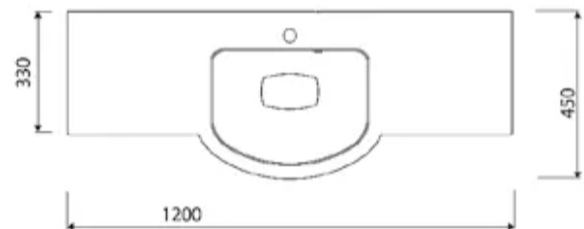

SANDRA BASINS

Code	Width	NLK
639060081611	600	11320
639090781611	900 LEFT	11320
639090981611	900 RIGHT	11320
639120081611	1200	11320