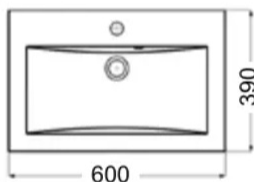

LOMIA BASINS

Code	Width	NLK
455050082611	500	11310
455060082611	600	11310
455070082611	700	11310
455080082611	800	11310
455090992611	900	11310
455090782611	900 LEFT	11310
455090982611	900 RIGHT	11310
455100082611	1000	11310
455120082611	1200	11310
455120082612	1200, 2 BASINS	11310