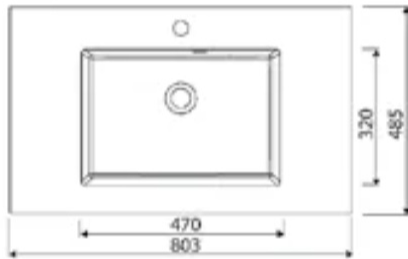

WIDTH:600, 800, 900, 1000, 1200 MM
DEPTH:485 MM

- basin depth 127 mm
- edge thickness 15 mm
- chromed bottom plug in the basin
- Hard Gel Coat finish, which has a 5-year warranty
- All our cast marble basins include high-quality and space-saving water traps manufactured by the Finnish company PreveX.
- Note! The faucet shown in the picture is not included.

RIGHT-HANDED BASIN

LEFT-HANDED BASIN

TRISTAN BASINS

Code	Width	NLK
626060082611	600	11340
626080082611	800	11340
626090782611	900 LEFT	11340
626090982611	900 RIGHT	11340
626100082611	1000	11340
626120082611	1200	11340