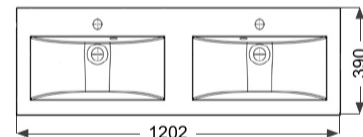

LOMIA BASINS

Code	Width	NLK
455050082611	500	11310
455060082611	600	11310
455070082611	700	11310
455080082611	800	11310
455090992611	900	11310
455090782611	900 LEFT	11310
455090982611	900 RIGHT	11310
455100082611	1000	11310
455120082611	1200	11310
455120082612	1200, 2 BASINS	11310