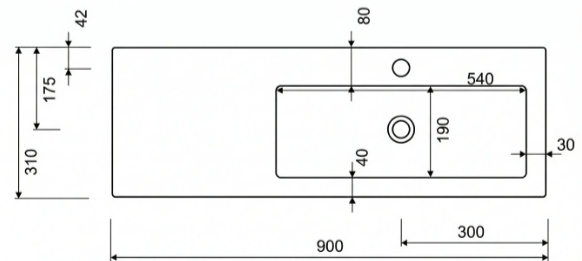

RIGHT-HANDED BASIN

TALIA BASINS

Code	Width	NLK
270060082511	500	11300
270060082611	600	11300
270090782611	900 LEFT	11300
270090982611	900 RIGHT	11300
270120082611	1200	11300