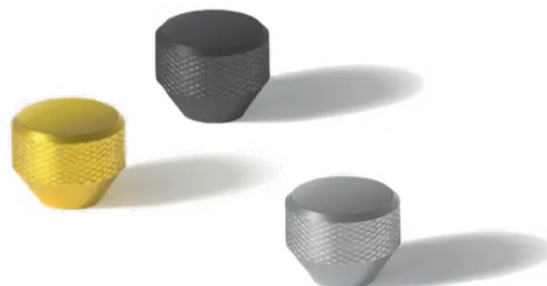

IMPERO

Code	mm	Color
3296893232	160	matte black
3296893220	160	brushed brass
3296893238	160	brushed nickel

TONDO

Code	Ø mm	Color
3298891232	36	matte black
3298891220	36	brushed brass
3298891238	36	brushed nickel