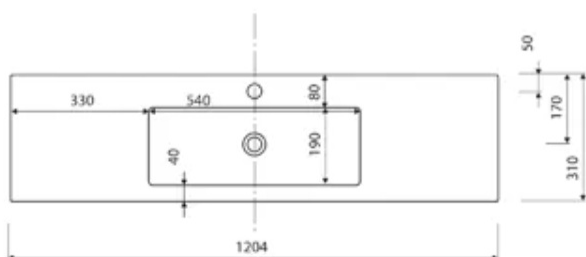

RIGHT-HANDED BASIN

TALIA BASINS

Code	Width	NLK
270060082511	500	11300
270060082611	600	11300
270090782611	900 LEFT	11300
270090982611	900 RIGHT	11300
270120082611	1200	11300