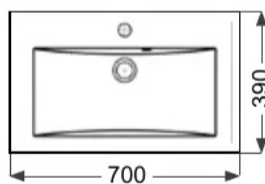

LOMIA BASINS

Code	Width	NLK
455050082611	500	11310
455060082611	600	11310
455070082611	700	11310
455080082611	800	11310
455090992611	900	11310
455090782611	900 LEFT	11310
455090982611	900 RIGHT	11310
455100082611	1000	11310
455120082611	1200	11310
455120082612	1200, 2 BASINS	11310