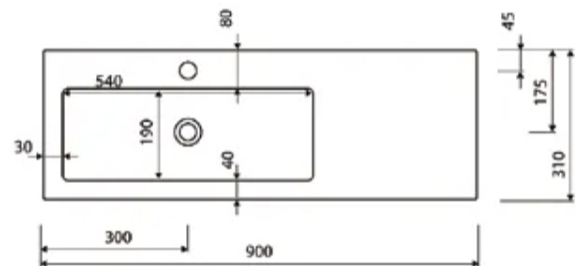

LEFT-HANDED BASIN