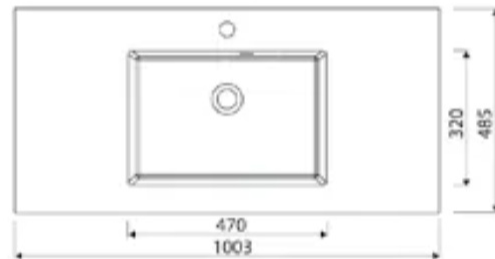

WIDTH:600, 800, 900, 1000, 1200 MM
DEPTH:485 MM

- basin depth 127 mm
- edge thickness 15 mm
- chromed bottom plug in the basin
- Hard Gel Coat finish, which has a 5-year warranty
- All our cast marble basins include high-quality and space-saving water traps manufactured by the Finnish company PreveX.
- Note! The faucet shown in the picture is not included.

RIGHT-HANDED BASIN

LEFT-HANDED BASIN

TRISTAN BASINS

Code	Width	NLK
626060082611	600	11340
626080082611	800	11340
626090782611	900 LEFT	11340
626090982611	900 RIGHT	11340
626100082611	1000	11340
626120082611	1200	11340