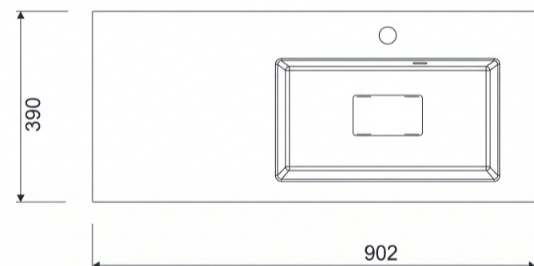

RIGHT-HANDED BASIN

TANGO BASINS

Code	Width	NLK
640050082611	500	11330
640060082611	600	11330
640080082611	800	11330
640090782611	900 LEFT	11330
640090982611	900 RIGHT	11330
640120082611	1200	11330