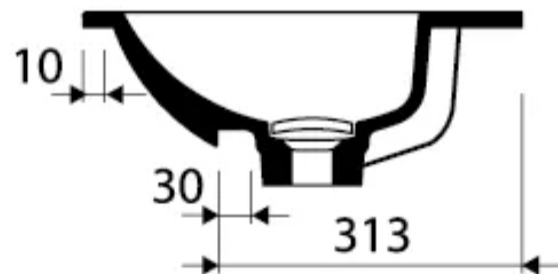

SANDRA BASINS

Code	Width	NLK
639060081611	600	11320
639090781611	900 LEFT	11320
639090981611	900 RIGHT	11320
639120081611	1200	11320