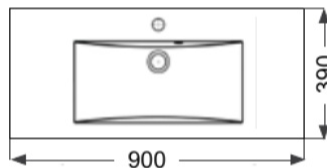

LOMIA BASINS

Code	Width	NLK
455050082611	500	11310
455060082611	600	11310
455070082611	700	11310
455080082611	800	11310
455090992611	900	11310
455090782611	900 LEFT	11310
455090982611	900 RIGHT	11310
455100082611	1000	11310
455120082611	1200	11310
455120082612	1200, 2 BASINS	11310