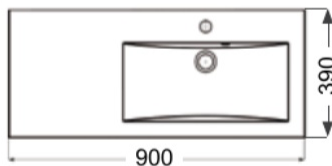

LOMIA BASINS

Code	Width	NLK
455050082611	500	11310
455060082611	600	11310
455070082611	700	11310
455080082611	800	11310
455090992611	900	11310
455090782611	900 LEFT	11310
455090982611	900 RIGHT	11310
455100082611	1000	11310
455120082611	1200	11310
455120082612	1200, 2 BASINS	11310