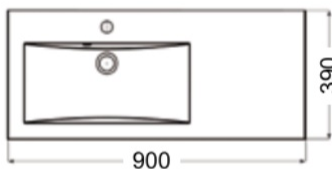

LOMIA BASINS

Code	Width	NLK
455050082611	500	11310
455060082611	600	11310
455070082611	700	11310
455080082611	800	11310
455090992611	900	11310
455090782611	900 LEFT	11310
455090982611	900 RIGHT	11310
455100082611	1000	11310
455120082611	1200	11310
455120082612	1200, 2 BASINS	11310