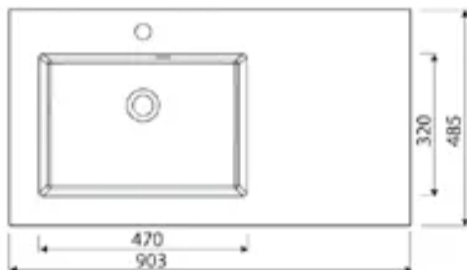

RIGHT-HANDED BASIN

LEFT-HANDED BASIN