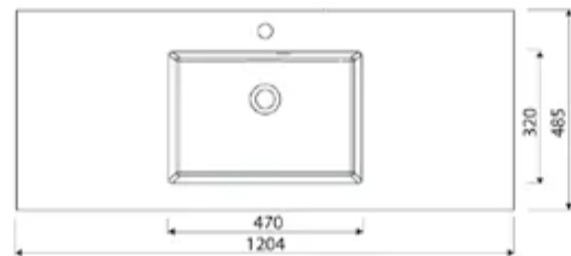

WIDTH:600, 800, 900, 1000, 1200 MM
DEPTH:485 MM

- basin depth 127 mm
- edge thickness 15 mm
- chromed bottom plug in the basin
- Hard Gel Coat finish, which has a 5-year warranty
- All our cast marble basins include high-quality and space-saving water traps manufactured by the Finnish company PreveX.
- Note! The faucet shown in the picture is not included.

RIGHT-HANDED BASIN

LEFT-HANDED BASIN

TRISTAN BASINS

Code	Width	NLK
626060082611	600	11340
626080082611	800	11340
626090782611	900 LEFT	11340
626090982611	900 RIGHT	11340
626100082611	1000	11340
626120082611	1200	11340