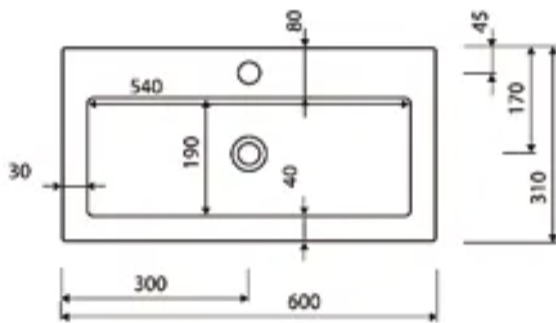

WIDTH:500, 600, 900, 1200 MM
DEPTH:310 MM

- basin depth 140 mm
- edge thickness 40 mm
- chromed bottom plug in the basin
- Hard Gel Coat finish, which has a 5-year warranty
- All our cast marble basins include high-quality and space-saving water traps manufactured by the Finnish company Prevox.
- Note! The faucet shown in the picture is not included.

LEFT-HANDED BASIN

RIGHT-HANDED BASIN

TALIA BASINS

Code	Width	NLK
270060082511	500	11300
270060082611	600	11300
270090782611	900 LEFT	11300
270090982611	900 RIGHT	11300
270120082611	1200	11300