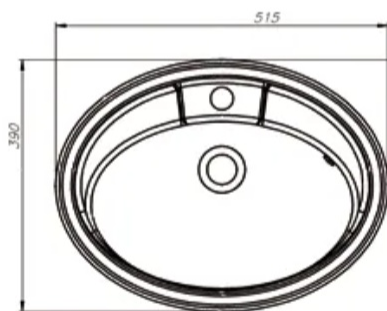

TALIA VANITY UNIT

Dimensions mm	Height	Width	Depth
	566	500, 600	288

Moisture-resistant white melamine board P3

Door dimensions mm	Height	Width
	137	596
	420	296
	562	296

Code	Description	NLK
WPI50ALV	VANITY UNIT 566*500*288 WHITE	11500
WPI60ALV	VANITY UNIT 566*600*288 WHITE	11500

UPPOMARMOR

- External dimensions 510 x 390 mm
- Basin depth 120 mm
- Cutout dimension 490 x 370 mm oval
- chromed bottom plug in the basin
- Durocoat finish, which has a 5-year warranty
- All our cast marble basins include high-quality and space-saving water traps manufactured by the Finnish company Prevex.
- Note! The faucet shown in the picture is not included.