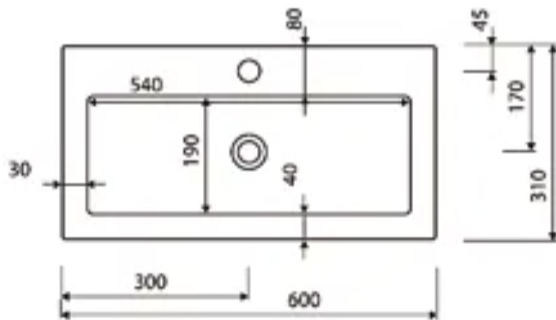

LEFT-HANDED BASIN