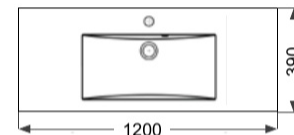

LOMIA BASINS

Code	Width	NLK
455050082611	500	11310
455060082611	600	11310
455070082611	700	11310
455080082611	800	11310
455090992611	900	11310
455090782611	900 LEFT	11310
455090982611	900 RIGHT	11310
455100082611	1000	11310
455120082611	1200	11310
455120082612	1200, 2 BASINS	11310