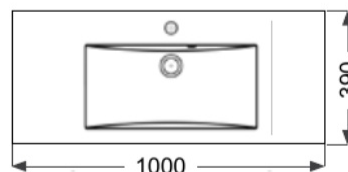

LOMIA BASINS

Code	Width	NLK
455050082611	500	11310
455060082611	600	11310
455070082611	700	11310
455080082611	800	11310
455090992611	900	11310
455090782611	900 LEFT	11310
455090982611	900 RIGHT	11310
455100082611	1000	11310
455120082611	1200	11310
455120082612	1200, 2 BASINS	11310